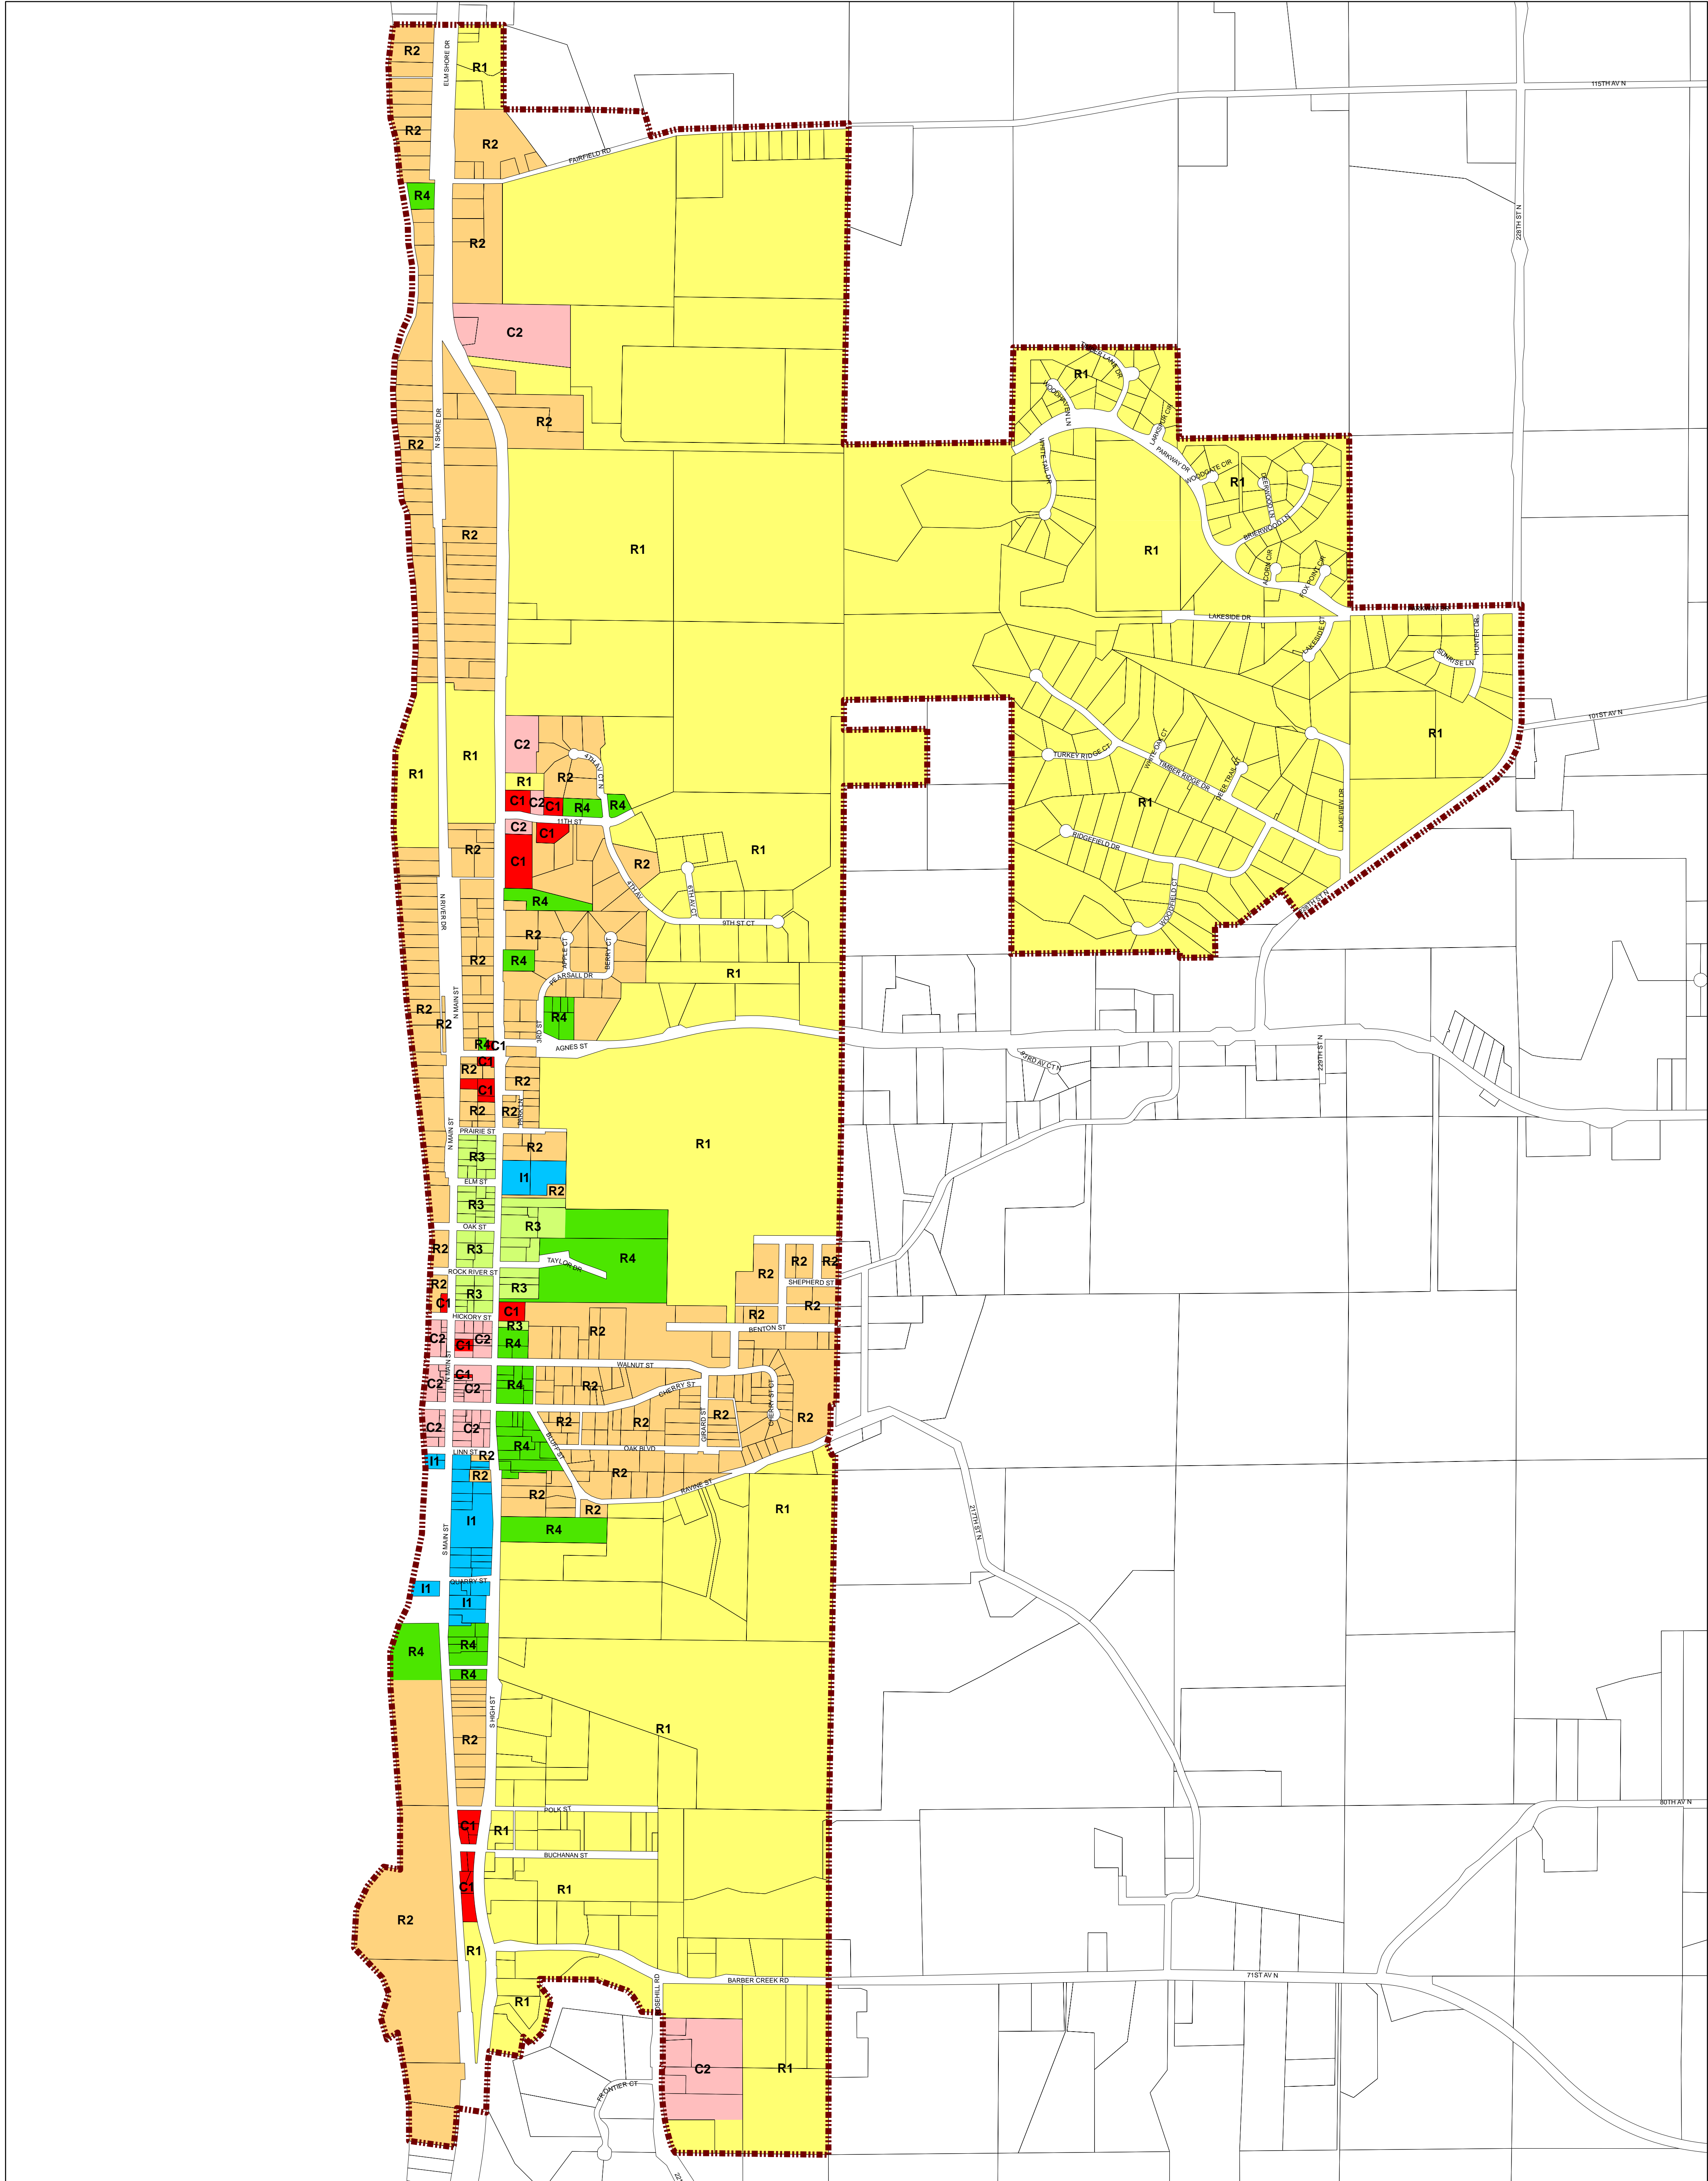

Zoning Map

Village of Port Byron

Rock Island County, Illinois

Disclaimer: This map is for reference only. Data provided are derived from multiple sources with varying levels of accuracy. Bi-State Regional Commission disclaims all responsibility for the accuracy or completeness of the data shown hereon.